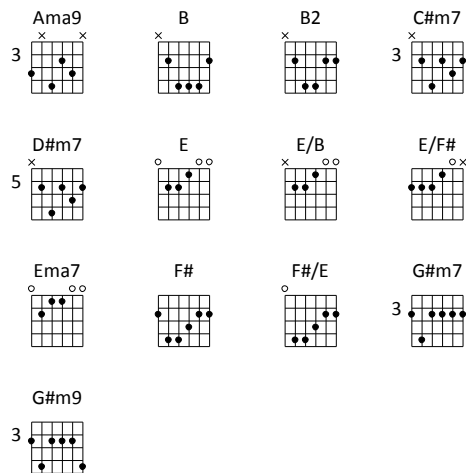

I Give You My Heart

www.praisecharts.com/1536 :: Version 1.0
Jesus Is Lord Denmark :: (Do Not Copy)

Tempo = 78 :: Key = B

Intro

E / / / | F#/E / / / | D#m7 / / / | G#m7 / / /
E / / / | F#/E / / / | D#m7 / / / | E/F# / / /

Verse

B2 **G#m7**
This is my de - sire
E/B **B** **F#/A#**
To hon - or You
G#m7 **F#/A#** **B2**
Lord with all my heart
Ama9 / / / | E / E/F# /
I worship You
B2 **G#m9**
All I have with - in me
E/B **B** **F#/A#** **F#**
I give You praise
G#m7 **F#/A#** **B2**
All that I a - dore
Ama9 / / / | E / E/F# /
Is in You

Chorus

B **F#/A#**
Lord I give You my heart
C#m7
I give You my soul
E/F# **B**
I live for You a - lone
F#/A#
Every breath that I take
C#m7
Every moment I'm a - wake
E/F# **F#** **B**
Lord have Your way in me
F#/A#
Lord I give You my heart
C#m7
I give You my soul
E/F# **B**
I live for You a - lone
F#/A#
Every breath that I take
C#m7
Every moment I'm a - wake

E/F#

Lord have Your way ...
Ema7 / / / | F#/E / F# / (Verse)
1. in me
Ema7 (Vamp)
2. in me
Ema7 (Coda)
3. in me

Vamp

F#/E
Give You my heart
D#m7 **G#m7**
Give You my soul
(repeat 3x, then to below)

F#/E
Give You my heart
E/F# (Chorus)
Give You my soul

Coda

F#/E / / / | **D#m7** / / / | **E/F#** / / / | **B2**