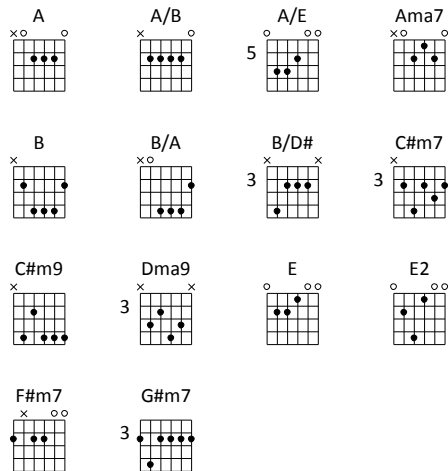

I Give You My Heart

www.praisecharts.com/1536 :: Version 1.0
Jesus Is Lord Denmark :: (Do Not Copy)

Tempo = 78 :: Key = E

Intro

A / / / | B/A / / / | G#m7 / / / | C#m7 / / /
A / / / | B/A / / / | G#m7 / / / | A/B / / /

Verse

E2 **C#m7**
This is my de - sire
A/E **E** **B/D#**
To hon - or You
C#m7 **B/D#** **E2**
Lord with all my heart
Dma9 / / / | **A** / **A/B** /
I worship You
E2 **C#m7**
All I have with - in me
A/E **E** **B/D#** **B**
I give You praise
C#m7 **B/D#** **E2**
All that I a - dore
Dma9 / / / | **A** / **A/B** /
Is in You

Chorus

E **B/D#**
Lord I give You my heart
F#m7
I give You my soul
A/B **E**
I live for You a - lone
B/D#
Every breath that I take
F#m7
Every moment I'm a - wake
A/B **B** **E**
Lord have Your way in me
B/D#
Lord I give You my heart
F#m7
I give You my soul
A/B **E**
I live for You a - lone
B/D#
Every breath that I take
F#m7
Every moment I'm a - wake

A/B

Lord have Your way ...
Ama7 / / / | **B/A** / **B** / (Verse)
1. in me
Ama7 (Vamp)
2. in me
Ama7 (Coda)
3. in me

Vamp

B/A
Give You my heart
G#m7 **C#m7**
Give You my soul
(repeat 3x, then to below)

B/A
Give You my heart
A/B (Chorus)
Give You my soul

Coda

B/A / / / | **G#m7** / / / | **A/B** / / / | **E2**