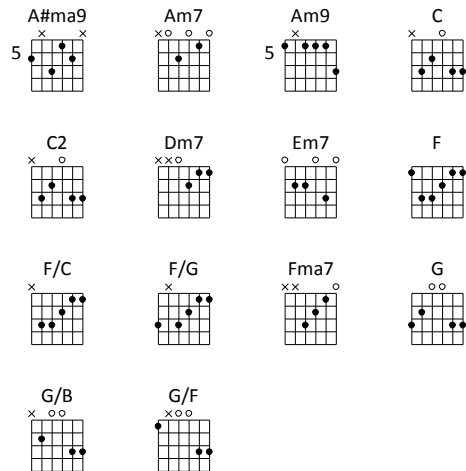

I Give You My Heart

www.praisecharts.com/1536 :: Version 1.0
Jesus Is Lord Denmark :: (Do Not Copy)

Tempo = 78 :: Key = C

Intro

F / / / | G/F / / / | Em7 / / / | Am7 / / /
F / / / | G/F / / / | Em7 / / / | F/G / / /

Verse

C2 **Am7**
This is my de - sire
F/C C G/B
To hon - or You
Am7 G/B C2
Lord with all my heart
A#ma9 / / / | F / F/G /
I worship You
C2 Am9
All I have with - in me
F/C C G/B G
I give You praise
Am7 G/B C2
All that I a - dore
A#ma9 / / / | F / F/G /
Is in You

Chorus

C **G/B**
Lord I give You my heart
Dm7
I give You my soul
F/G C
I live for You a - lone
G/B
Every breath that I take
Dm7
Every moment I'm a - wake
F/G G C
Lord have Your way in me
G/B
Lord I give You my heart
Dm7
I give You my soul
F/G C
I live for You a - lone
G/B
Every breath that I take
Dm7
Every moment I'm a - wake

F/G

Lord have Your way ...
Fma7 / / / | G/F / G / (Verse)
1. in me
Fma7 (Vamp)
2. in me
Fma7 (Coda)
3. in me

Vamp

G/F
Give You my heart
Em7 Am7
Give You my soul
(repeat 3x, then to below)

G/F
Give You my heart
F/G (Chorus)
Give You my soul

Coda

G/F / / / | Em7 / / / | F/G / / / | C2