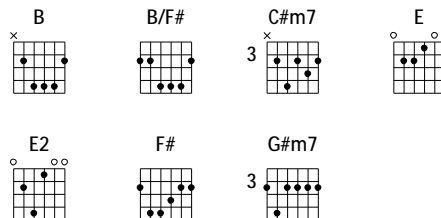

Saviour King

www.praisecharts.com/2741 :: Version 1.0
Jesus Is Lord Denmark :: (Do Not Copy)

Tempo = 74 :: Key = B

Intro

G#m7 // F#/A# | B / / /
G#m7 // F#/A# | B /

Verse 1

G#m7 F# B
Let now the weak say I have strength
C#m7 G#m7
By the Spirit of Pow'r
F#/A# B
That raised Christ from the dead
G#m7 F# B
Let now the poor stand and con - fess
C#m7 G#m7 F# B
Oh my portion is in Him and I'm more than blessed

Pre-Chorus

G#m7 E
Let now our hearts burn with a flame
C#m/B B B/F# F#
A fire consuming all for Your Son's holy Name
G#m7 E
And with the heavens we de - clare
C#m7 / / / | F#
You are our King
1. (Chorus 1)
2. (Chorus 2)
3. (Chorus 2)

Chorus 1

B G#m7
We love You Lord, we worship You
E2 B
You are our God, You alone are good

Verse 2

G#m7 F# B
Let now Your church shine as the bride
C#m7 G#m7
That You saw in Your heart
F#/A# B
As You offered up Your life
G#m7 F# B
Let now the lost be welcomed home

C#m7 G#m7
By the saved and re - deemed
F# B (Pre-Chorus)
Those adopted as Your own

Chorus 2

B G#m7
We love You Lord, we worship You
E2 B
You are our God, You alone are good
B G#m7
You asked Your Son, to carry this
F# B
The heavy cross, our weight of sin
1. (Chorus 3)
2. (Chorus 3)

Chorus 3

B G#m7
I love You Lord, I worship You
F# B
Hope which was lost, now stands re - newed
B G#m7
I give my life, to honour this
F# B
The love of Christ, the Saviour King
1. (Inst)
2. (End)

Instrumental

B / / / | / / / / | G#m7 / / / | / / / /
F# / / / | / / / / | B / / / | / / / / :||
(opt. repeat, then to Pre-Chorus)