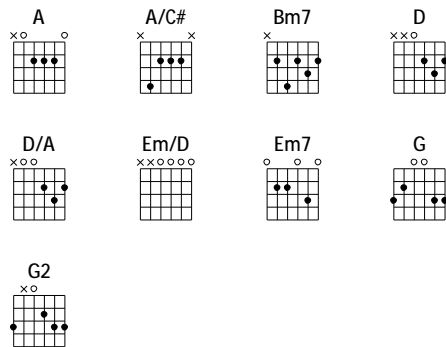

Saviour King

www.praisecharts.com/2741 :: Version 1.0
Jesus Is Lord Denmark :: (Do Not Copy)

Tempo = 74 :: Key = D

Intro

Bm7 // A/C# | D // //
Bm7 // A/C# | D /

Verse 1

Bm7 A D
Let now the weak say I have strength
Em7 Bm7
By the Spirit of Pow'r
A/C# D
That raised Christ from the dead
Bm7 A D
Let now the poor stand and con - fess
Em7 Bm7 A D
Oh my portion is in Him and I'm more than blessed

Pre-Chorus

Bm7 G
Let now our hearts burn with a flame
Em/D D D/A A
A fire consuming all for Your Son's holy Name
Bm7 G
And with the heavens we de - clare
Em7 // / | A
You are our King
1. (Chorus 1)
2. (Chorus 2)
3. (Chorus 2)

Chorus 1

D Bm7
We love You Lord, we worship You
G2 D
You are our God, You alone are good

Verse 2

Bm7 A D
Let now Your church shine as the bride
Em7 Bm7
That You saw in Your heart
A/C# D
As You offered up Your life
Bm7 A D
Let now the lost be welcomed home

Em7 Bm7
By the saved and re - deemed
A D (Pre-Chorus)
Those adopted as Your own

Chorus 2

D Bm7
We love You Lord, we worship You
G2 D
You are our God, You alone are good
D Bm7
You asked Your Son, to carry this
A D
The heavy cross, our weight of sin
1. (Chorus 3)
2. (Chorus 3)

Chorus 3

D Bm7
I love You Lord, I worship You
A D
Hope which was lost, now stands re - newed
D Bm7
I give my life, to honour this
A D
The love of Christ, the Saviour King
1. (Inst)
2. (End)

Instrumental

D // // | // // // | Bm7 // // // | // // // |
A // // | // // // | D // // | // // // :||
(opt. repeat, then to Pre-Chorus)