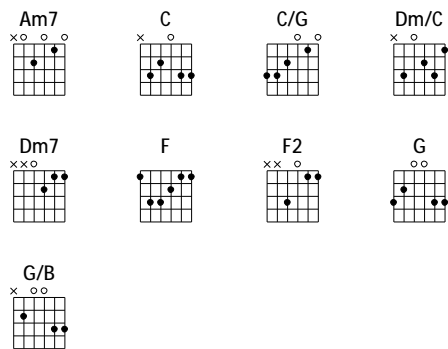

Saviour King

www.praisecharts.com/2741 :: Version 1.0
Jesus Is Lord Denmark :: (Do Not Copy)

Tempo = 74 :: Key = C

Intro

Am7 // G/B | C // //
Am7 // G/B | C /

Verse 1

Am7 G C
Let now the weak say I have strength
Dm7 Am7
By the Spirit of Pow'r
G/B C
That raised Christ from the dead
Am7 G C
Let now the poor stand and con - fess
Dm7 Am7 G C
Oh my portion is in Him and I'm more than blessed

Pre-Chorus

Am7 F
Let now our hearts burn with a flame
Dm/C C C/G G
A fire consuming all for Your Son's holy Name
Am7 F
And with the heavens we de - clare
Dm7 // // | G
You are our King
1. (Chorus 1)
2. (Chorus 2)
3. (Chorus 2)

Chorus 1

C Am7
We love You Lord, we worship You
F2 C
You are our God, You alone are good

Verse 2

Am7 G C
Let now Your church shine as the bride
Dm7 Am7
That You saw in Your heart
G/B C
As You offered up Your life
Am7 G C
Let now the lost be welcomed home

Dm7 Am7
By the saved and re - deemed
G C (Pre-Chorus)
Those adopted as Your own

Chorus 2

C Am7
We love You Lord, we worship You
F2 C
You are our God, You alone are good
C Am7
You asked Your Son, to carry this
G C
The heavy cross, our weight of sin
1. (Chorus 3)
2. (Chorus 3)

Chorus 3

C Am7
I love You Lord, I worship You
G C
Hope which was lost, now stands re - newed
C Am7
I give my life, to honour this
G C
The love of Christ, the Saviour King
1. (Inst)
2. (End)

Instrumental

C // // | // // | Am7 // // | // // //
G // // | // // | C // // | // // // :||
(opt. repeat, then to Pre-Chorus)