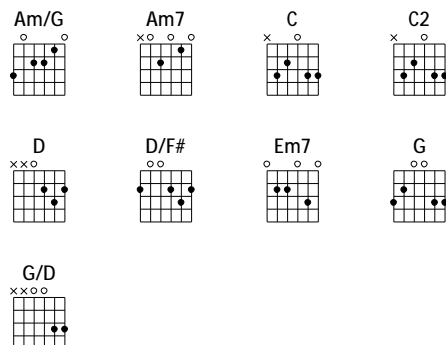

Saviour King

www.praisecharts.com/2741 :: Version 1.0
Jesus Is Lord Denmark :: (Do Not Copy)

Tempo = 74 :: Key = G

Intro

Em7 // D/F# | G // /
Em7 // D/F# | G /

Verse 1

Em7 D G
Let now the weak say I have strength
Am7 Em7
By the Spirit of Pow'r
D/F# G
That raised Christ from the dead
Em7 D G
Let now the poor stand and con - fess
Am7 Em7 D G
Oh my portion is in Him and I'm more than blessed

Pre-Chorus

Em7 C
Let now our hearts burn with a flame
Am/G G G/D D
A fire consuming all for Your Son's holy Name
Em7 C
And with the heavens we de - clare
Am7 // / | D
You are our King
1. (Chorus 1)
2. (Chorus 2)
3. (Chorus 2)

Chorus 1

G Em7
We love You Lord, we worship You
C2 G
You are our God, You alone are good

Verse 2

Em7 D G
Let now Your church shine as the bride
Am7 Em7
That You saw in Your heart
D/F# G
As You offered up Your life
Em7 D G
Let now the lost be welcomed home

Am7 Em7
By the saved and re - deemed
D G (Pre-Chorus)
Those adopted as Your own

Chorus 2

G Em7
We love You Lord, we worship You
C2 G
You are our God, You alone are good
G Em7
You asked Your Son, to carry this
D G
The heavy cross, our weight of sin
1. (Chorus 3)
2. (Chorus 3)

Chorus 3

G Em7
I love You Lord, I worship You
D G
Hope which was lost, now stands re - newed
G Em7
I give my life, to honour this
D G
The love of Christ, the Saviour King
1. (Inst)
2. (End)

Instrumental

G // // | // // | Em7 // // | // // /
D // // | // // | G // // | // // :||
(opt. repeat, then to Pre-Chorus)