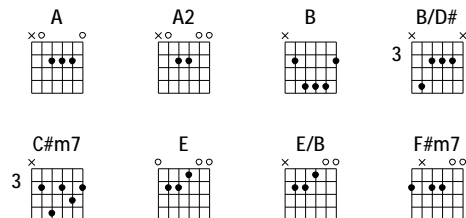

Saviour King

www.praisecharts.com/2741 :: Version 1.0
Jesus Is Lord Denmark :: (Do Not Copy)

Tempo = 74 :: Key = E

Intro

C#m7 // B/D# | E // /
C#m7 // B/D# | E /

Verse 1

C#m7 B E
Let now the weak say I have strength
F#m7 C#m7
By the Spirit of Pow'r
B/D# E
That raised Christ from the dead
C#m7 B E
Let now the poor stand and con - fess
F#m7 C#m7 B E
Oh my portion is in Him and I'm more than blessed

Pre-Chorus

C#m7 A
Let now our hearts burn with a flame
F#m/E E E/B B
A fire consuming all for Your Son's holy Name
C#m7 A
And with the heavens we de - clare
F#m7 // / | B
You are our King
1. (Chorus 1)
2. (Chorus 2)
3. (Chorus 2)

Chorus 1

E C#m7
We love You Lord, we worship You
A2 E
You are our God, You alone are good

Verse 2

C#m7 B E
Let now Your church shine as the bride
F#m7 C#m7
That You saw in Your heart
B/D# E
As You offered up Your life
C#m7 B E
Let now the lost be welcomed home

F#m7 C#m7
By the saved and re - deemed
B E (Pre-Chorus)
Those adopted as Your own

Chorus 2

E C#m7
We love You Lord, we worship You
A2 E
You are our God, You alone are good
E C#m7
You asked Your Son, to carry this
B E
The heavy cross, our weight of sin
1. (Chorus 3)
2. (Chorus 3)

Chorus 3

E C#m7
I love You Lord, I worship You
B E
Hope which was lost, now stands re - newed
E C#m7
I give my life, to honour this
B E
The love of Christ, the Saviour King
1. (Inst)
2. (End)

Instrumental

E // / | // / | C#m7 // / | // / |
B // / | // / | E // / | // / :||
(opt. repeat, then to Pre-Chorus)