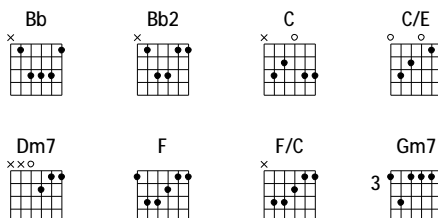

F Dm7
I love You Lord, I worship You

C F
Hope which was lost, now stands re - newed

F Dm7
I give my life, to honour this

C F
The love of Christ, the Saviour King

1. (Inst)

2. (End)

Instrumental

F // / | // / | Dm7 // / | // / |
C // / | // / | F // / | // / :||
(opt. repeat, then to Pre-Chorus)