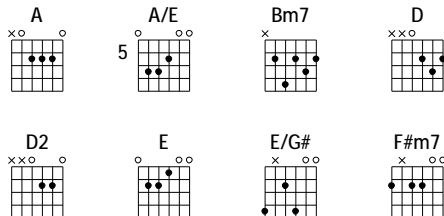

Saviour King

www.praisecharts.com/2741 :: Version 1.0
Jesus Is Lord Denmark :: (Do Not Copy)

Tempo = 74 :: Key = A

Intro

F#m7 / / E/G# | A / / /
F#m7 / / E/G# | A /

Verse 1

F#m7 E A
Let now the weak say I have strength
Bm7 F#m7
By the Spirit of Pow'r
E/G# A
That raised Christ from the dead
F#m7 E A
Let now the poor stand and con - fess
Bm7 F#m7 E A
Oh my portion is in Him and I'm more than blessed

Pre-Chorus

F#m7 D
Let now our hearts burn with a flame
Bm/A A A/E E
A fire consuming all for Your Son's holy Name
F#m7 D
And with the heavens we de - clare
Bm7 / / / | E
You are our King
1. (Chorus 1)
2. (Chorus 2)
3. (Chorus 2)

Chorus 1

A F#m7
We love You Lord, we worship You
D2 A
You are our God, You alone are good

Verse 2

F#m7 E A
Let now Your church shine as the bride
Bm7 F#m7
That You saw in Your heart
E/G# A
As You offered up Your life
F#m7 E A
Let now the lost be welcomed home

Bm7 F#m7
By the saved and re - deemed
E A (Pre-Chorus)
Those adopted as Your own

Chorus 2

A F#m7
We love You Lord, we worship You
D2 A
You are our God, You alone are good
A F#m7
You asked Your Son, to carry this
E A
The heavy cross, our weight of sin
1. (Chorus 3)
2. (Chorus 3)

Chorus 3

A F#m7
I love You Lord, I worship You
E A
Hope which was lost, now stands re - newed
A F#m7
I give my life, to honour this
E A
The love of Christ, the Saviour King
1. (Inst)
2. (End)

Instrumental

A / / / | / / / / | F#m7 / / / | / / / /
E / / / | / / / / | A / / / | / / / / :||
(opt. repeat, then to Pre-Chorus)