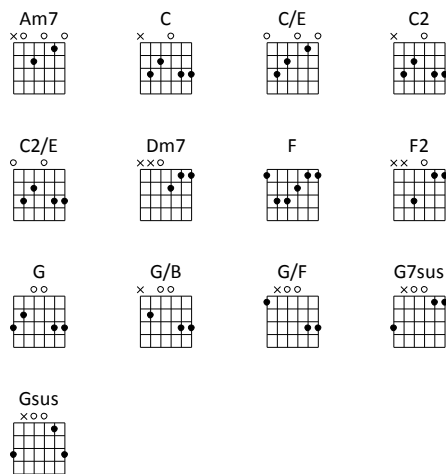

Worthy Is The Lamb

www.praisecharts.com/2070 :: Version 1.0
Jesus Is Lord Denmark :: (Do Not Copy)

Tempo = 77 :: Key = C

Intro

Am7 / / / | **C** / / / / | **Am7** / / / | **C** /

Verse

F2
Thank You for the cross Lord
C2/E **F2** **Gsus** **C2**
Thank You for the price You paid
Am7
Bearing all my sin and shame
G **F** **C2/E** **Gsus** **G**
In love You came and gave a - mazing grace
C **C2/E** **F2**
Thank You for this love Lord
C2/E **F2** **Gsus** **C2**
Thank You for the nail pierced hands
Am7
Washed me in Your cleansing flow
G **F** **Dm7** **C2/E** **Gsus** **G**
Now all I know Your for - giveness and em - brace

Chorus

C **G/B** **Dm7** **C/E** **F2**
Worthy is the Lamb seated on the throne
G **G/F** **C2/E** **F**
Crown You now with many crowns
Dm7 **C** **G** **G/B**
You reign vic - tori - ous
C **G/B** **Dm7** **C/E** **F2**
High and lifted up Jesus Son of God
G **G/F** **C2/E** **F** **G7sus**
The darling of heaven cruci - fied
Dm7 **C/E** **F2**
Worthy is the Lamb
Dm7 **C2/E** **Gsus**
Worthy is the Lamb
1. (Verse)
2. (Bridge)
3. (Tag)

Bridge

Dm7 **C2/E** **Gsus**
Worthy is the Lamb
Dm7 **C2/E** **Gsus** **G** (Chorus)
Worthy is the Lamb

Tag

Dm7 **C2/E** **F2**
Worthy is the Lamb
Dm7 **C2/E** **Gsus**
Worthy is the Lamb
Dm7 **C2/E** **F2**
Worthy is the Lamb
Dm7 **C2/E** **Gsus** **C**
Worthy is the Lamb