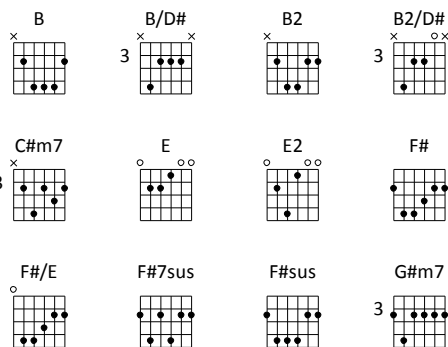

C#m7 **B2/D#** **F#sus** **F# (Chorus)**

Worthy is the Lamb

Tag

C#m7 **B2/D#** **E2**
Worthy is the Lamb

C#m7 **B2/D#** **F#sus**
Worthy is the Lamb

C#m7 **B2/D#** **E2**
Worthy is the Lamb

C#m7 **B2/D#** **F#sus** **B**
Worthy is the Lamb