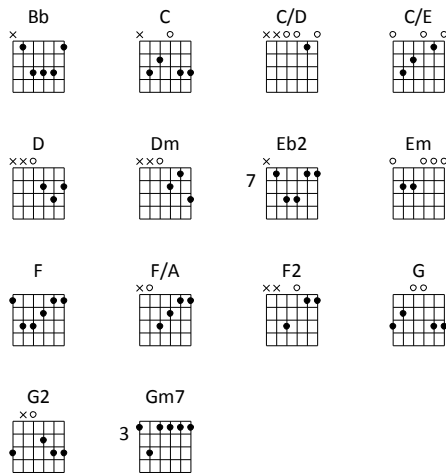

You, You Are God

www.praisecharts.com/2432 :: Version 1.0
Jesus Is Lord Denmark :: (Do Not Copy)

Tempo = 130 :: Key = F