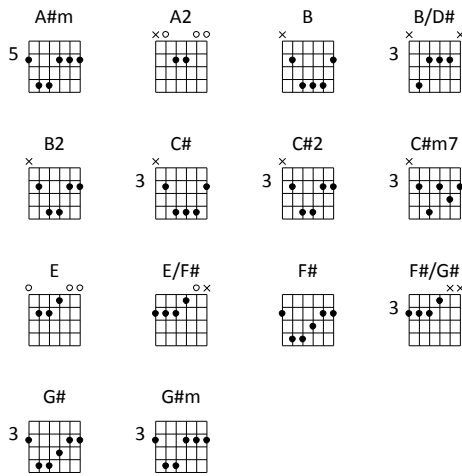

You, You Are God

www.praisecharts.com/2432 :: Version 1.0
Jesus Is Lord Denmark :: (Do Not Copy)

Tempo = 130 :: Key = B